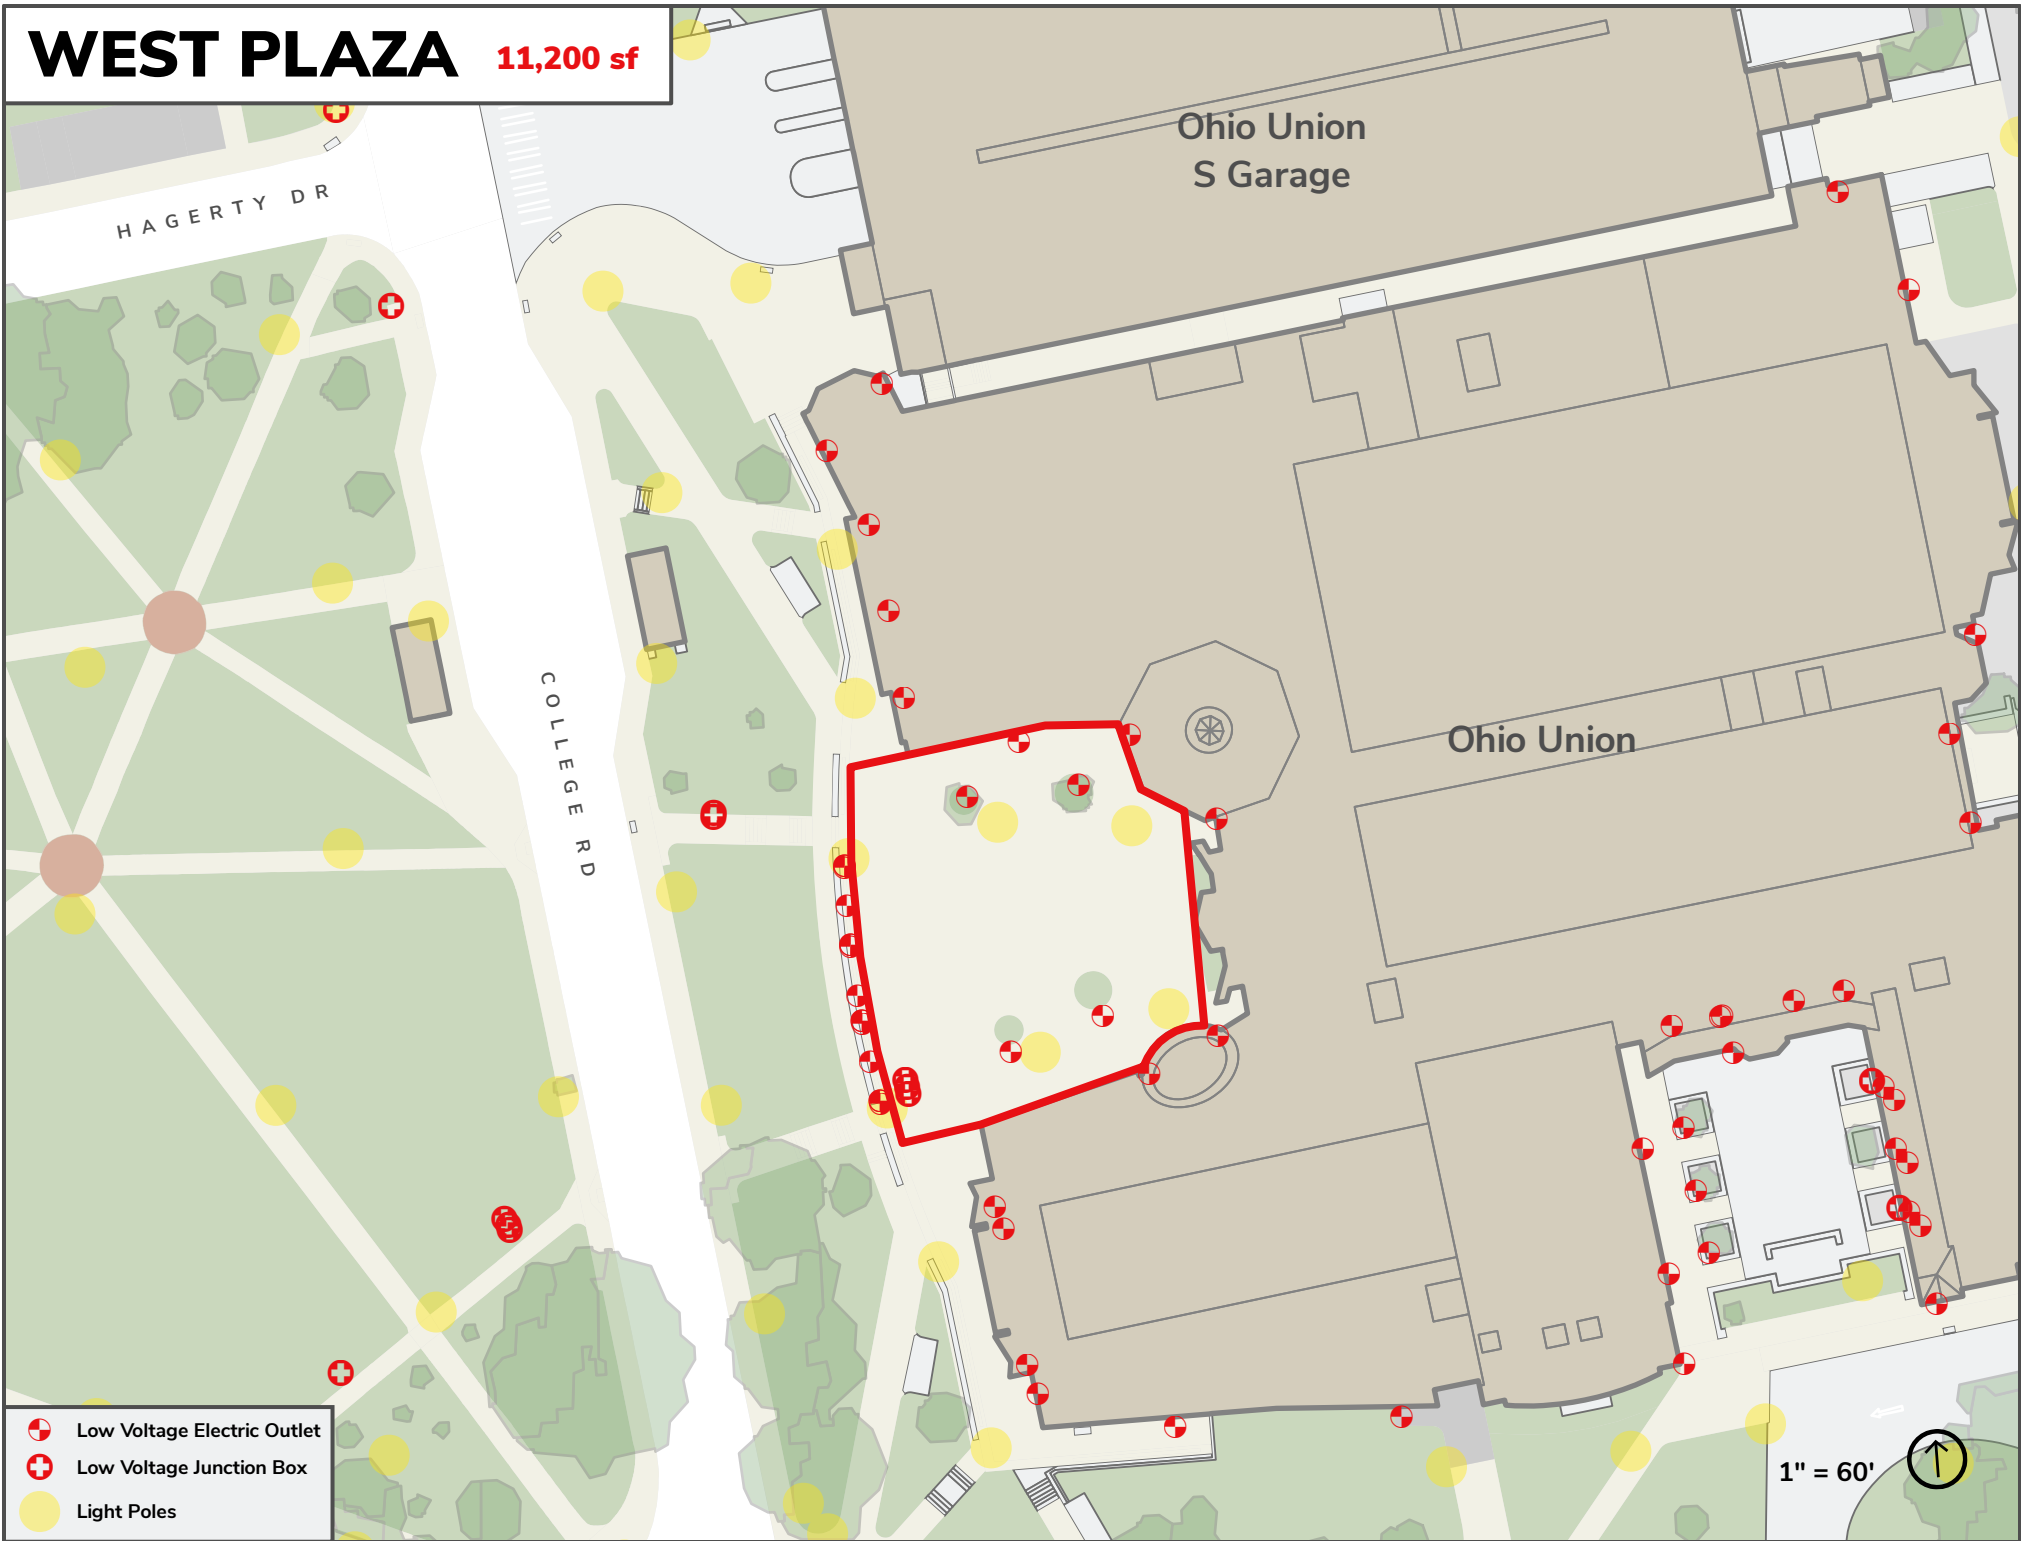

WEST PLAZA 11,200 sf

-  Low Voltage Electric Outlet
-  Low Voltage Junction Box
-  Light Poles

1" = 60' 